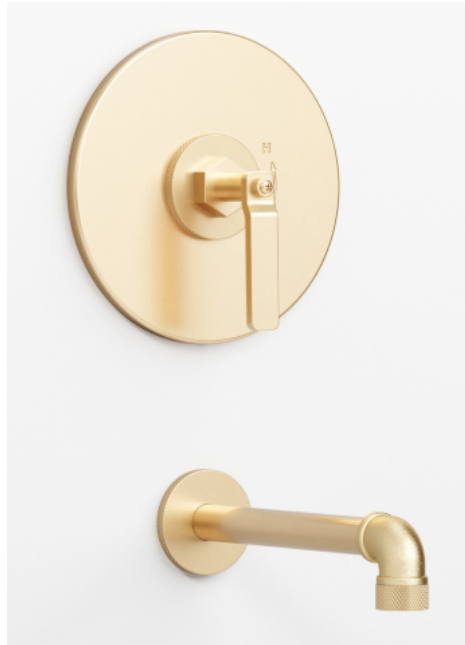

REJUVENATION

www.rejuvenation.com

ELAN VITAL

Pressure Balance Tub Filler

Includes SS-PB75 pressure balance valve

WATERMARK DESIGNS

350 Dewitt Ave Brooklyn NY 11207 USA