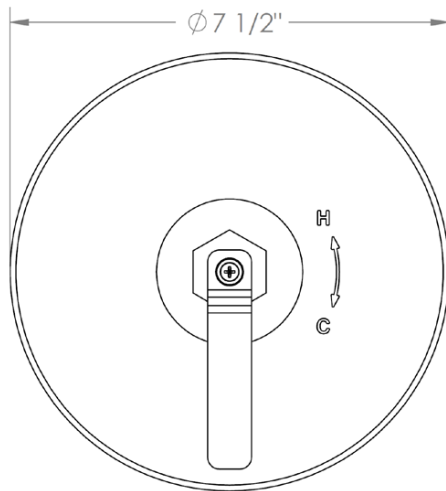

REJUVENATION

www.rejuvenation.com

ELAN VITAL

Pressure Balance Tub Filler

Includes SS-PB75 pressure balance valve

WATERMARK DESIGNS

350 Dewitt Ave Brooklyn NY 11207 USA