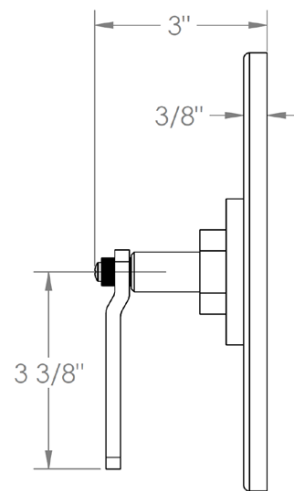

REJUVENATION

www.rejuvenation.com

ELAN VITAL

Pressure Balance Tub Filler

Includes SS-PB75 pressure balance valve

WATERMARK DESIGNS

350 Dewitt Ave Brooklyn NY 11207 USA