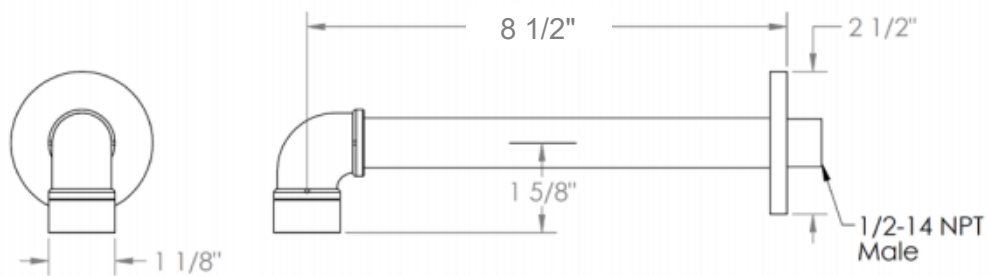

REJUVENATION

www.rejuvenation.com

ELAN VITAL

Pressure Balance Tub Filler

Includes SS-PB75 pressure balance valve

WATERMARK DESIGNS

350 Dewitt Ave Brooklyn NY 11207 USA